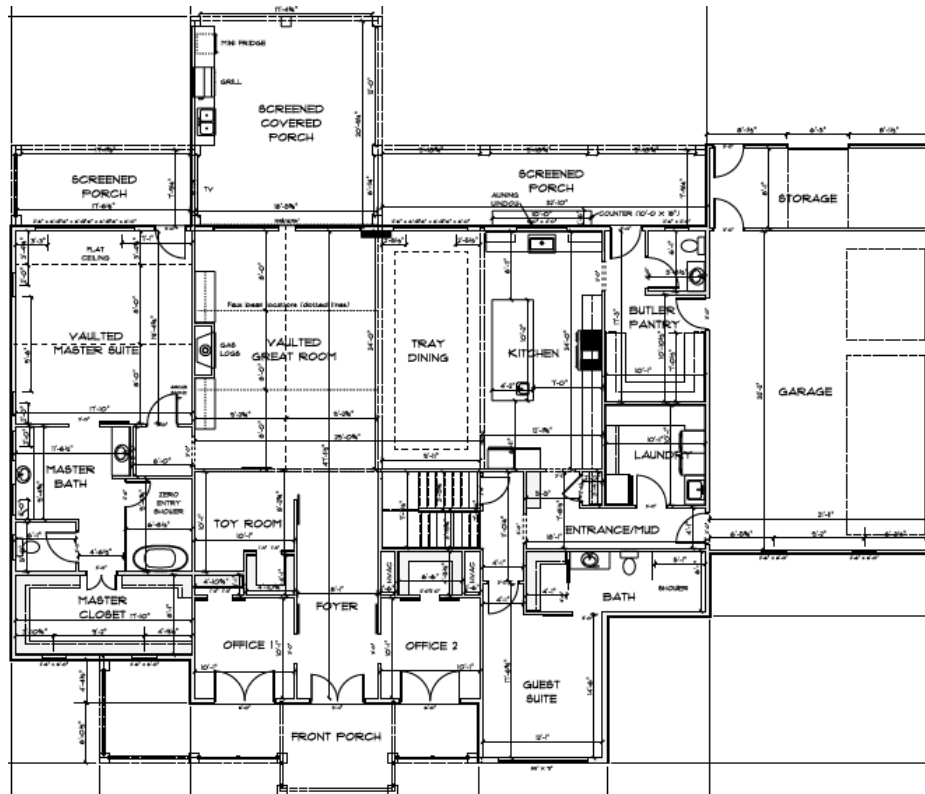

THE COUNTRY LIVING III

Superior
Custom Homes
& Remodeling

Superior
 Custom Homes
 & Remodeling

AREA	SQ FT
FIRST FLOOR	3330 SQ FT
SECOND FLOOR	1843 SQ FT
GARAGE	945 SQ FT
COVERED PORCHES	1193 SQ FT
TOTAL HEATED/COOLED	5173 SQ FT
UNFINISHED BASEMENT	1890 SQ FT