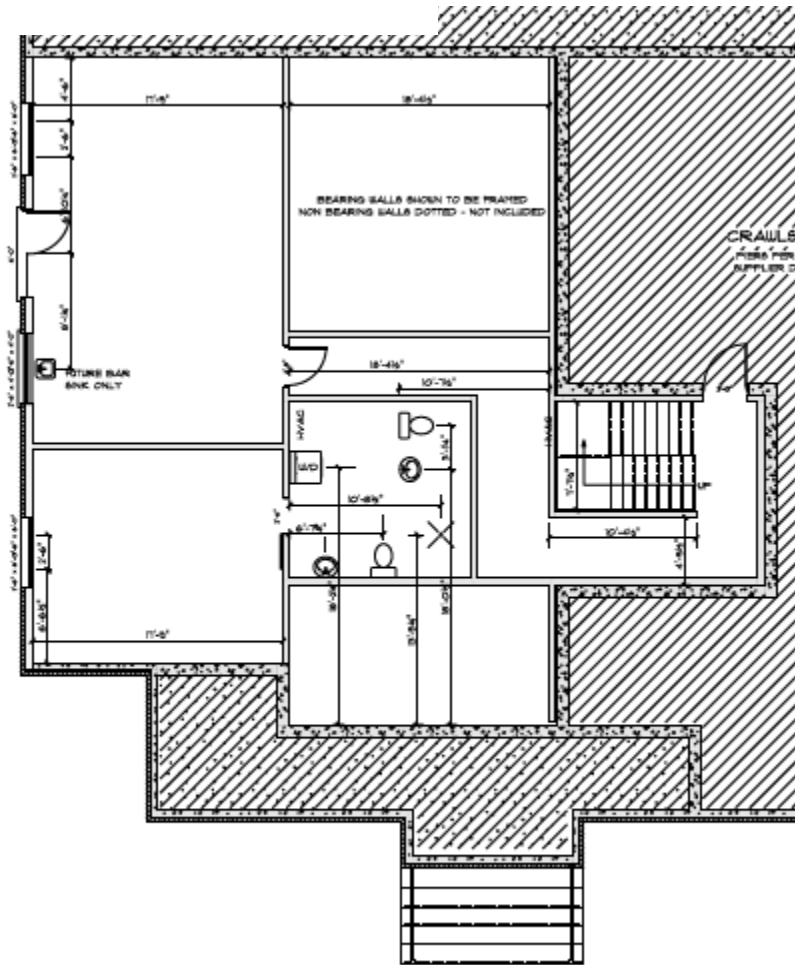

Superior Custom Homes & Remodeling

FINAL BASEMENT