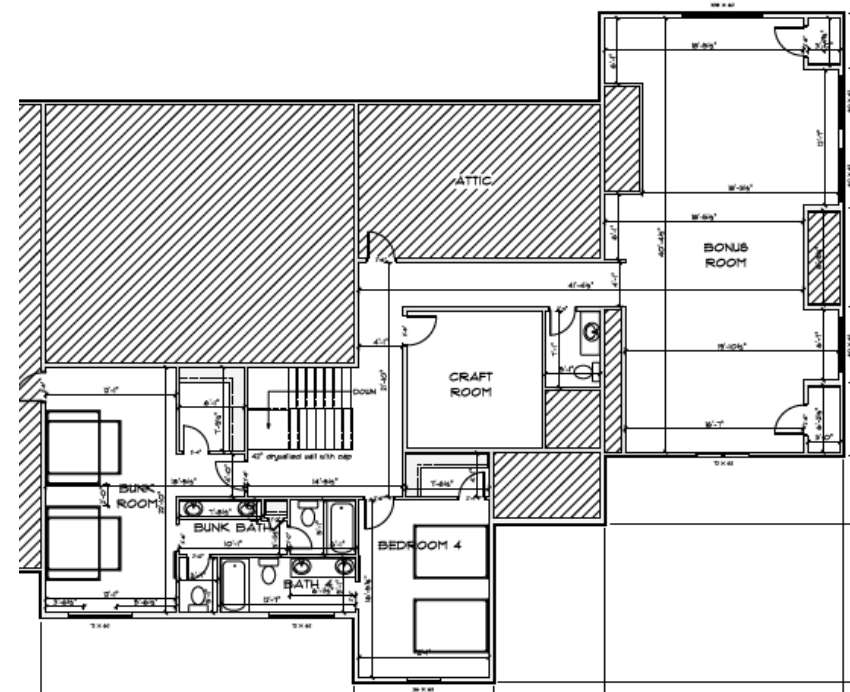

THE COUNTRY LIVING III

Superior
Custom Homes
& Remodeling

Superior
 Custom Homes
 & Remodeling

AREA	SQ FT
FIRST FLOOR	3330 SQ FT
SECOND FLOOR	1843 SQ FT
GARAGE	945 SQ FT
COVERED PORCHES	1193 SQ FT
TOTAL HEATED/COOLED	5173 SQ FT
UNFINISHED BASEMENT	1890 SQ FT